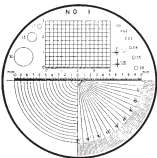

(similar to B/1), except with **8x lens** with

mini 2000 Battery handle (with batteries) (2.5V) in transparent pack

T-511.19.052

Illuminated loupe head, 10x

Focusing illuminated loupe, 10x, with measuring scale adaptor.

Camera adaptor

Universal measuring scale

Although similar in many ways to the 5x and 8x loupe, the 10x loupe offers a focusing eyepiece, (so it can be used without spectacles). Also, any measuring scale of dia. 26 mm from HEINE, Mitutoyo or Peak can be used, giving parallax-free measurements without reflex. The brightness can be adjusted by a rheostat control to suit the application.